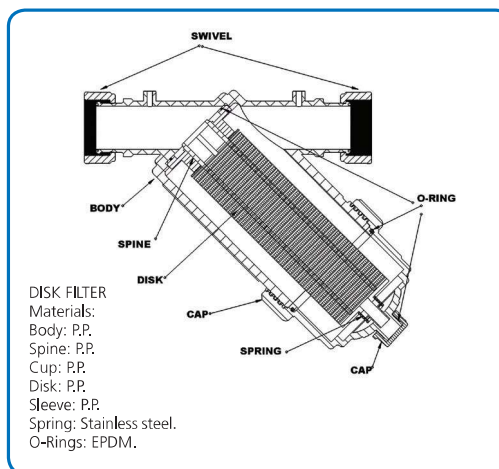

Eitan Manual Filters

Technical Specifications:

- Max. working pressure: 10 bar (145 psi).
- Threads: B.S.P.T. or N.P.T.
- Available sizes: ¾" -2".
- Flow rates: 5-20 m³/h (22- 88 gpm).
- Filtration elements: Disc, Nylon / Stainless steel screen.

	Standard				Compact	
	¾"	1"	1½"	2"	1½"	2"
Flow Rate m³/h (gpm)	5 (22)	5 (22)	15(66)	20 (88)	15(66)	20 (88)
Screen Filter Area cm² (inch²)	140 (22)	140 (22)	552 (85)	670 (104)	420 (65)	420 (65)
Disk Filter area cm² (inch²)	180 (28)	180 (28)	385 (60)	488 (75)	290 (45)	290 (45)
Nylon Screen Mesh Range	40-200	40-200				
Stainless Steel Mesh Range	80-200	80-200	80-200	80-200	80-200	80-200
Disk Mesh Range	80-140	80-140	80-140	80-140	80-140	80-140

1½"-2"