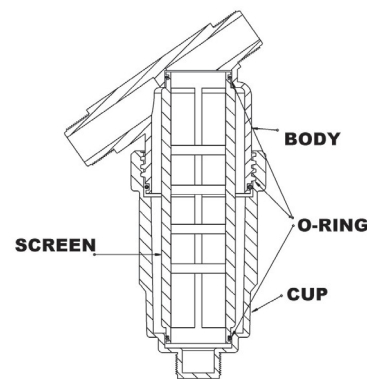

Swivel 2" Inox Screen Filter

Compact Swivel Filter 1 1/2"

Swivel 1" Disk Filter

¾"-1"

¾"-1" SCREEN AND DISC EITAN FILTERS HEAD LOSS

SCREEN FILTER

Materials:
Body: P.P.
Screen: Stainless steel or Polyester.
Cup: P.P.
O-Rings: EPDM.

Eitan Manual Filters

Technical Specifications:

- Max. working pressure: 10 bar (145 psi).
- Threads: B.S.P.T. or N.P.T.
- Available sizes: ¾" -2".
- Flow rates: 5-20 m³/h (22- 88 gpm).
- Filtration elements: Disc, Nylon / Stainless steel screen.