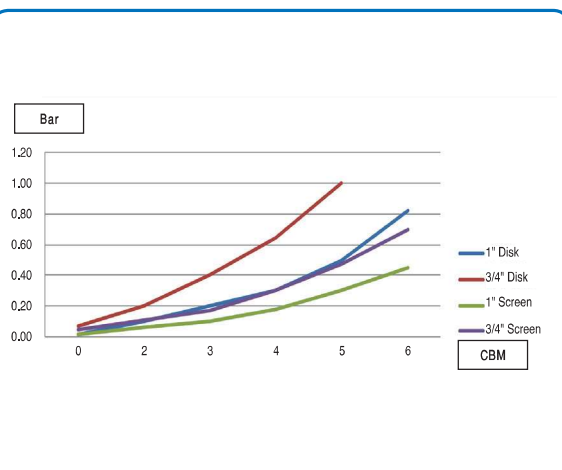

Swivel 2" Inox Screen Filter

Compact Swivel Filter 1 1/2"

Swivel 1" Disk Filter

¾"-1"

¾"-1" SCREEN AND DISC EITAN FILTERS HEAD LOSS

SCREEN FILTER

Materials:
Body: P.P.
Screen: Stainless steel or Polyester.
Cup: P.P.
O-Rings: EPDM.

Eitan Manual Filters

Technical Specifications:

- Max. working pressure: 10 bar (145 psi).
- Threads: B.S.P.T. or N.P.T.
- Available sizes: ¾" -2".
- Flow rates: 5-20 m³/h (22- 88 gpm).
- Filtration elements: Disc, Nylon / Stainless steel screen.

	Standard				Compact	
	¾"	1"	1½"	2"	1½"	2"
Flow Rate m ³ /h (gpm)	5 (22)	5 (22)	15(66)	20 (88)	15(66)	20 (88)
Screen Filter Area cm ² (inch ²)	140 (22)	140 (22)	552 (85)	670 (104)	420 (65)	420 (65)
Disk Filter area cm ² (inch ²)	180 (28)	180 (28)	385 (60)	488 (75)	290 (45)	290 (45)
Nylon Screen Mesh Range	40-200	40-200				
Stainless Steel Mesh Range	80-200	80-200	80-200	80-200	80-200	80-200
Disk Mesh Range	80-140	80-140	80-140	80-140	80-140	80-140