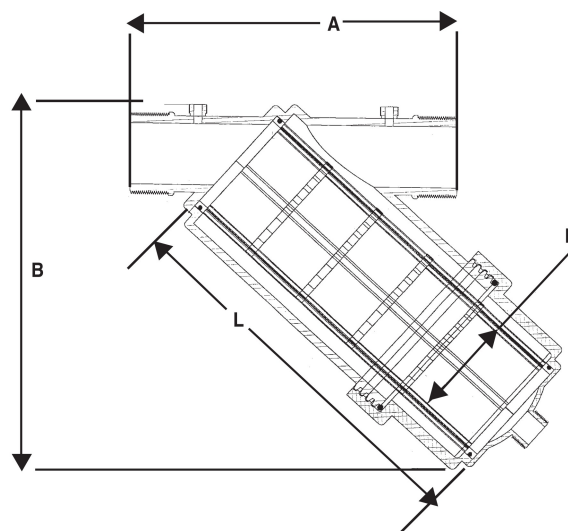

Physical Dimensions

size	standard								compact			
	3/4"		1"		1 1/2"		2		1 1/2"		2	
	mm	inch	mm	inch	mm	inch	mm	inch	mm	inch	mm	inch
a	121	4.8	121	4.8	257	10.3	257	10.3	257	10.3	257	10.3
B	160	6.4	160	6.4	240	9.6	270	10.8	220	8.8	220	8.8
L	153	6.1	153	6.1	220	8.8	265	10.6	170	6.8	170	6.8
D	31	1.2	31	1.2	80	3.2	80	3.2	80	3.2	80	3.2

Weight

size	standard				compact	
	3/4"	1"	1 1/2"	2	1 1/2"	2
Kg	0.3	0.3	1.3	1.5	1.1	1.25
Lbs.	0.7	0.7	2.9	3.3	2.4	2.8

Filter elements:

In order to respond to market various needs Tavlit offers two types of filter elements for the Eitan filters:

Screen: Nylon or Stainless steel.

Discs: Grooved plastic discs stacked together on a spine.

Element Type and Mesh Color Code

Mesh/Micron	40/425	80/200	120/120	140/105	155/90	200/70
Polyester screen	Dark Blue	Blue	Red		Green	Violet
Stainless steel screen		Blue	Red		Green	Violet
Disk	Blue	Yellow	Red	Black		

Mesh count per Square inch.

Micron in approximate values may vary between element types.

On Line Filter

Specially designed connector for:

ON LINE FILTER FEMALE/BARB ADAPTOR		
	Cat. No.	Size
	FA1234F	12X3/4F
	FA1634F	16X3/4F
	FA2034F	20X3/4F

Inox screen 60 mesh

M/F SWIVEL FILTER		
	Cat. No.	Size
	FSFM34	3/4"X3/4"

Inox screen 60 mesh