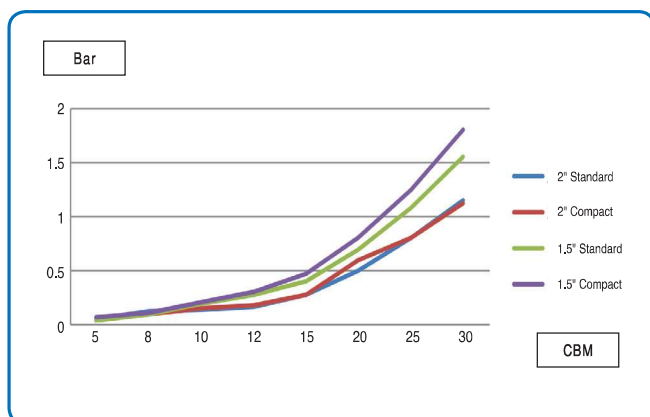

1.5-2" EITAN DISC FILTERS HEAD LOSS