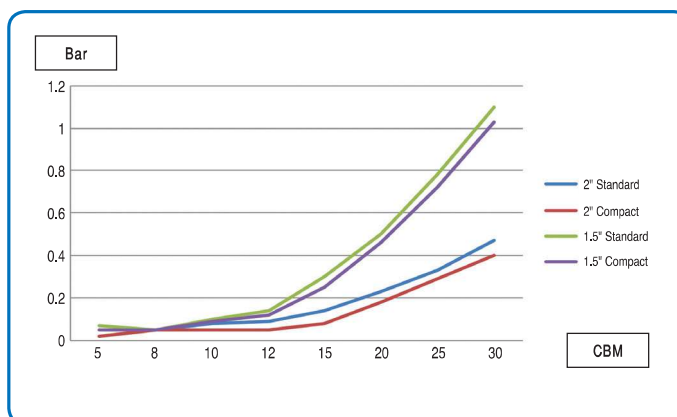

Eitan Manual Filters

Technical Specifications:

- Max. working pressure: 10 bar (145 psi).
- Threads: B.S.P.T. or N.P.T.
- Available sizes: ¾" -2".
- Flow rates: 5-20 m³/h (22- 88 gpm).
- Filtration elements: Disc, Nylon / Stainless steel screen.

	Standard				Compact	
	¾"	1"	1½"	2"	1½"	2"
Flow Rate m ³ /h (gpm)	5 (22)	5 (22)	15(66)	20 (88)	15(66)	20 (88)
Screen Filter Area cm ² (inch ²)	140 (22)	140 (22)	552 (85)	670 (104)	420 (65)	420 (65)
Disk Filter area cm ² (inch ²)	180 (28)	180 (28)	385 (60)	488 (75)	290 (45)	290 (45)
Nylon Screen Mesh Range	40-200	40-200				
Stainless Steel Mesh Range	80-200	80-200	80-200	80-200	80-200	80-200
Disk Mesh Range	80-140	80-140	80-140	80-140	80-140	80-140

1½"-2"

1.5-2" EITAN DISC FILTERS HEAD LOSS

1.5-2" EITAN SCREEN FILTERS HEAD LOSS

Physical Dimensions

size	standard								compact			
	3/4"		1"		1 1/2"		2		1 1/2"		2	
	mm	inch	mm	inch	mm	inch	mm	inch	mm	inch	mm	inch
a	121	4.8	121	4.8	257	10.3	257	10.3	257	10.3	257	10.3
B	160	6.4	160	6.4	240	9.6	270	10.8	220	8.8	220	8.8
L	153	6.1	153	6.1	220	8.8	265	10.6	170	6.8	170	6.8
D	31	1.2	31	1.2	80	3.2	80	3.2	80	3.2	80	3.2