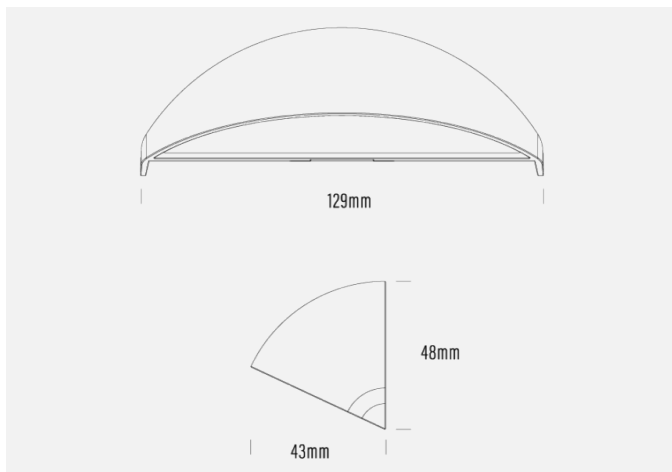

AQL-510

Step Light

INTRODUCTION

Cast brass with 5 finish options the AQL-510 is our most popular LED wall light. Throwing light out at an angle rather than straight down means more light is projected away from the wall rather than down it resulting in more light on the pathway.

SPECIFICATIONS

Product Code	AQL-510
Family	Phoenix
Construction Material	Solid Cast Brass
Cable	900mm Aqualux 2-Core Silicone / PTFE Cable
IP Rating	IP65
Warranty	7 Year Aqualux Warranty
Additional	Available early April

CONFIGURED OPTIONS

Variant Code	AQL-510-B1E00430DFS
Body Colour	Brushed Chrome
Control Gear	24V DC 2-Wire
Rated Power	4W
Nominal Lumens	400 lm
CCT / Colour	3000K
Optical	DF
CRI	90
Other	500mm 2 Core Aqualux Cable
Dimming	2-Wire PWM Power