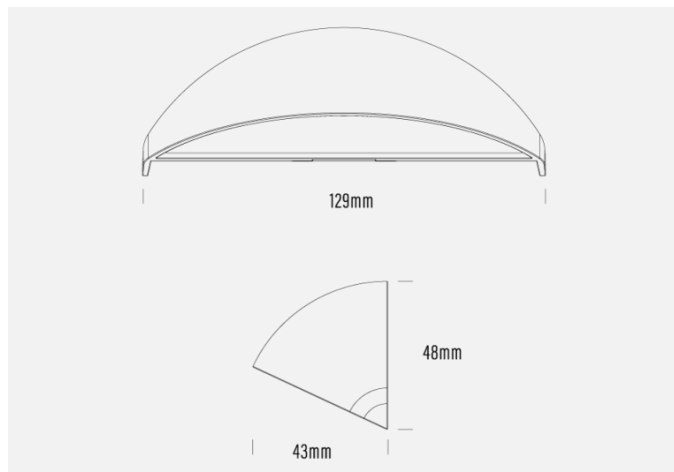

AQL-510

Step Light

INTRODUCTION

Cast brass with 5 finish options the AQL-510 is our most popular LED wall light. Throwing light out at an angle rather than straight down means more light is projected away from the wall rather than down it resulting in more light on the pathway.

SPECIFICATIONS

Product Code	AQL-510
Family	Phoenix
Construction Material	Solid Cast Brass
Cable	900mm Aqualux 2-Core Silicone / PTFE Cable
IP Rating	IP65
Warranty	7 Year Aqualux Warranty
Additional	Available early April