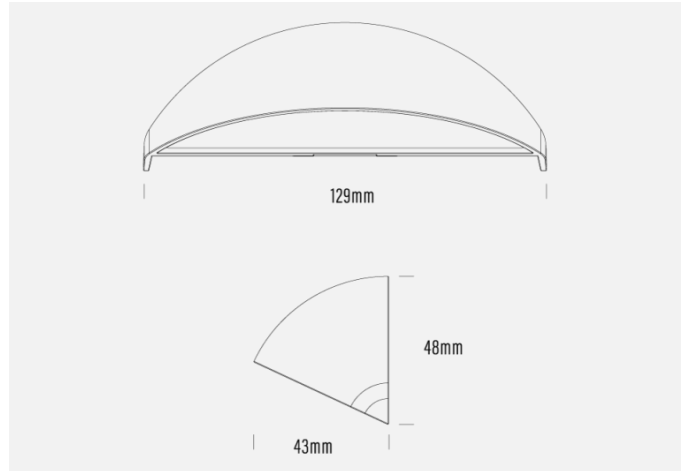

### INTRODUCTION

Cast brass with 5 finish options the AQL-510 is our most popular LED wall light. Throwing light out at an angle rather than straight down means more light is projected away from the wall rather than down it resulting in more light on the pathway.