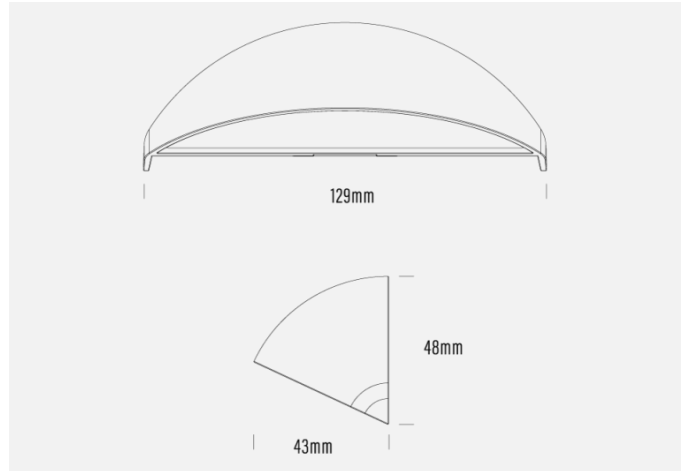

AQL-510

Step Light

INTRODUCTION

Cast brass with 5 finish options the AQL-510 is our most popular LED wall light. Throwing light out at an angle rather than straight down means more light is projected away from the wall rather than down it resulting in more light on the pathway.

SPECIFICATIONS

Product Code	AQL-510
Family	Phoenix
Construction Material	Solid Cast Brass
Cable	900mm Aqualux 2-Core Silicone / PTFE Cable
IP Rating	IP65
Warranty	7 Year Aqualux Warranty
Additional	Available early April

CONFIGURED OPTIONS

Variant Code	AQL-510-B3E00430DFS
Body Colour	Aged Brass
Control Gear	24V DC 2-Wire
Rated Power	4W
Nominal Lumens	400 lm
CCT / Colour	3000K
Optical	DF
CRI	90
Other	500mm 2 Core Aqualux Cable
Dimming	2-Wire PWM Power