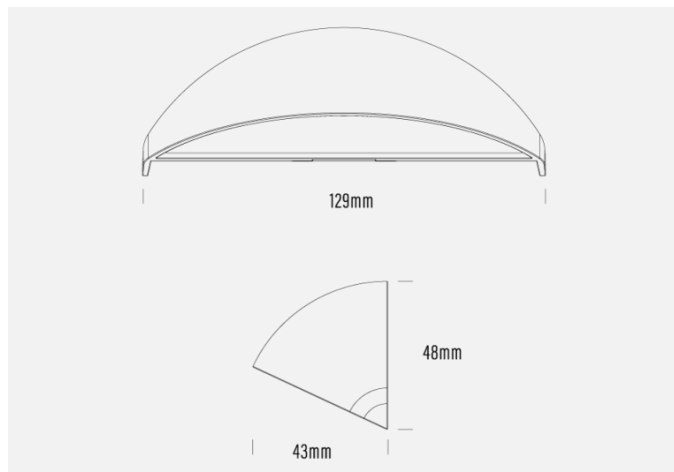

### INTRODUCTION

Cast brass with 5 finish options the AQL-510 is our most popular LED wall light. Throwing light out at an angle rather than straight down means more light is projected away from the wall rather than down it resulting in more light on the pathway.