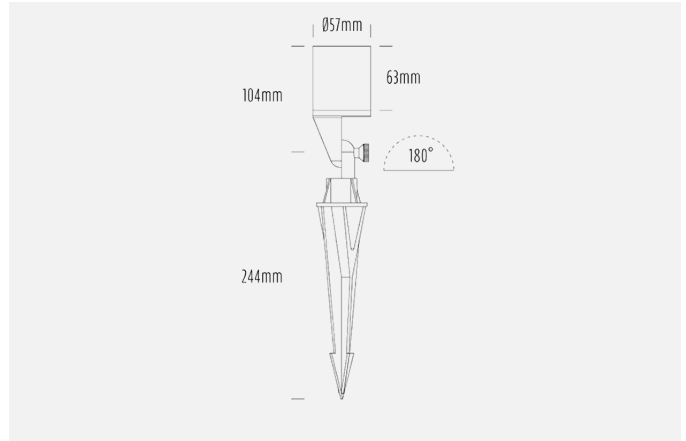

AQL-450

Turbo Spike MR16 LED

INTRODUCTION

The AQL-450 "TURBO" Spike is a new adjustable spot light perfect for lighting projects of every budget. Manufactured from solid cast brass and finished in a durable, textured black powder coat, the AQL-450 is useful wherever a spike spot is needed. The included Aqualux 4W LED globe comes pre-installed allowing rapid installation and setup.

SPECIFICATIONS

| | |
|-----------------------|-------------------------|
| Product Code | AQL-450 |
| Family | Hydra |
| Construction Material | Solid Cast Brass |
| Cable | 1m Figure 8 Twin Core |
| IP Rating | IP65 |
| Warranty | 5 Year Aqualux Warranty |