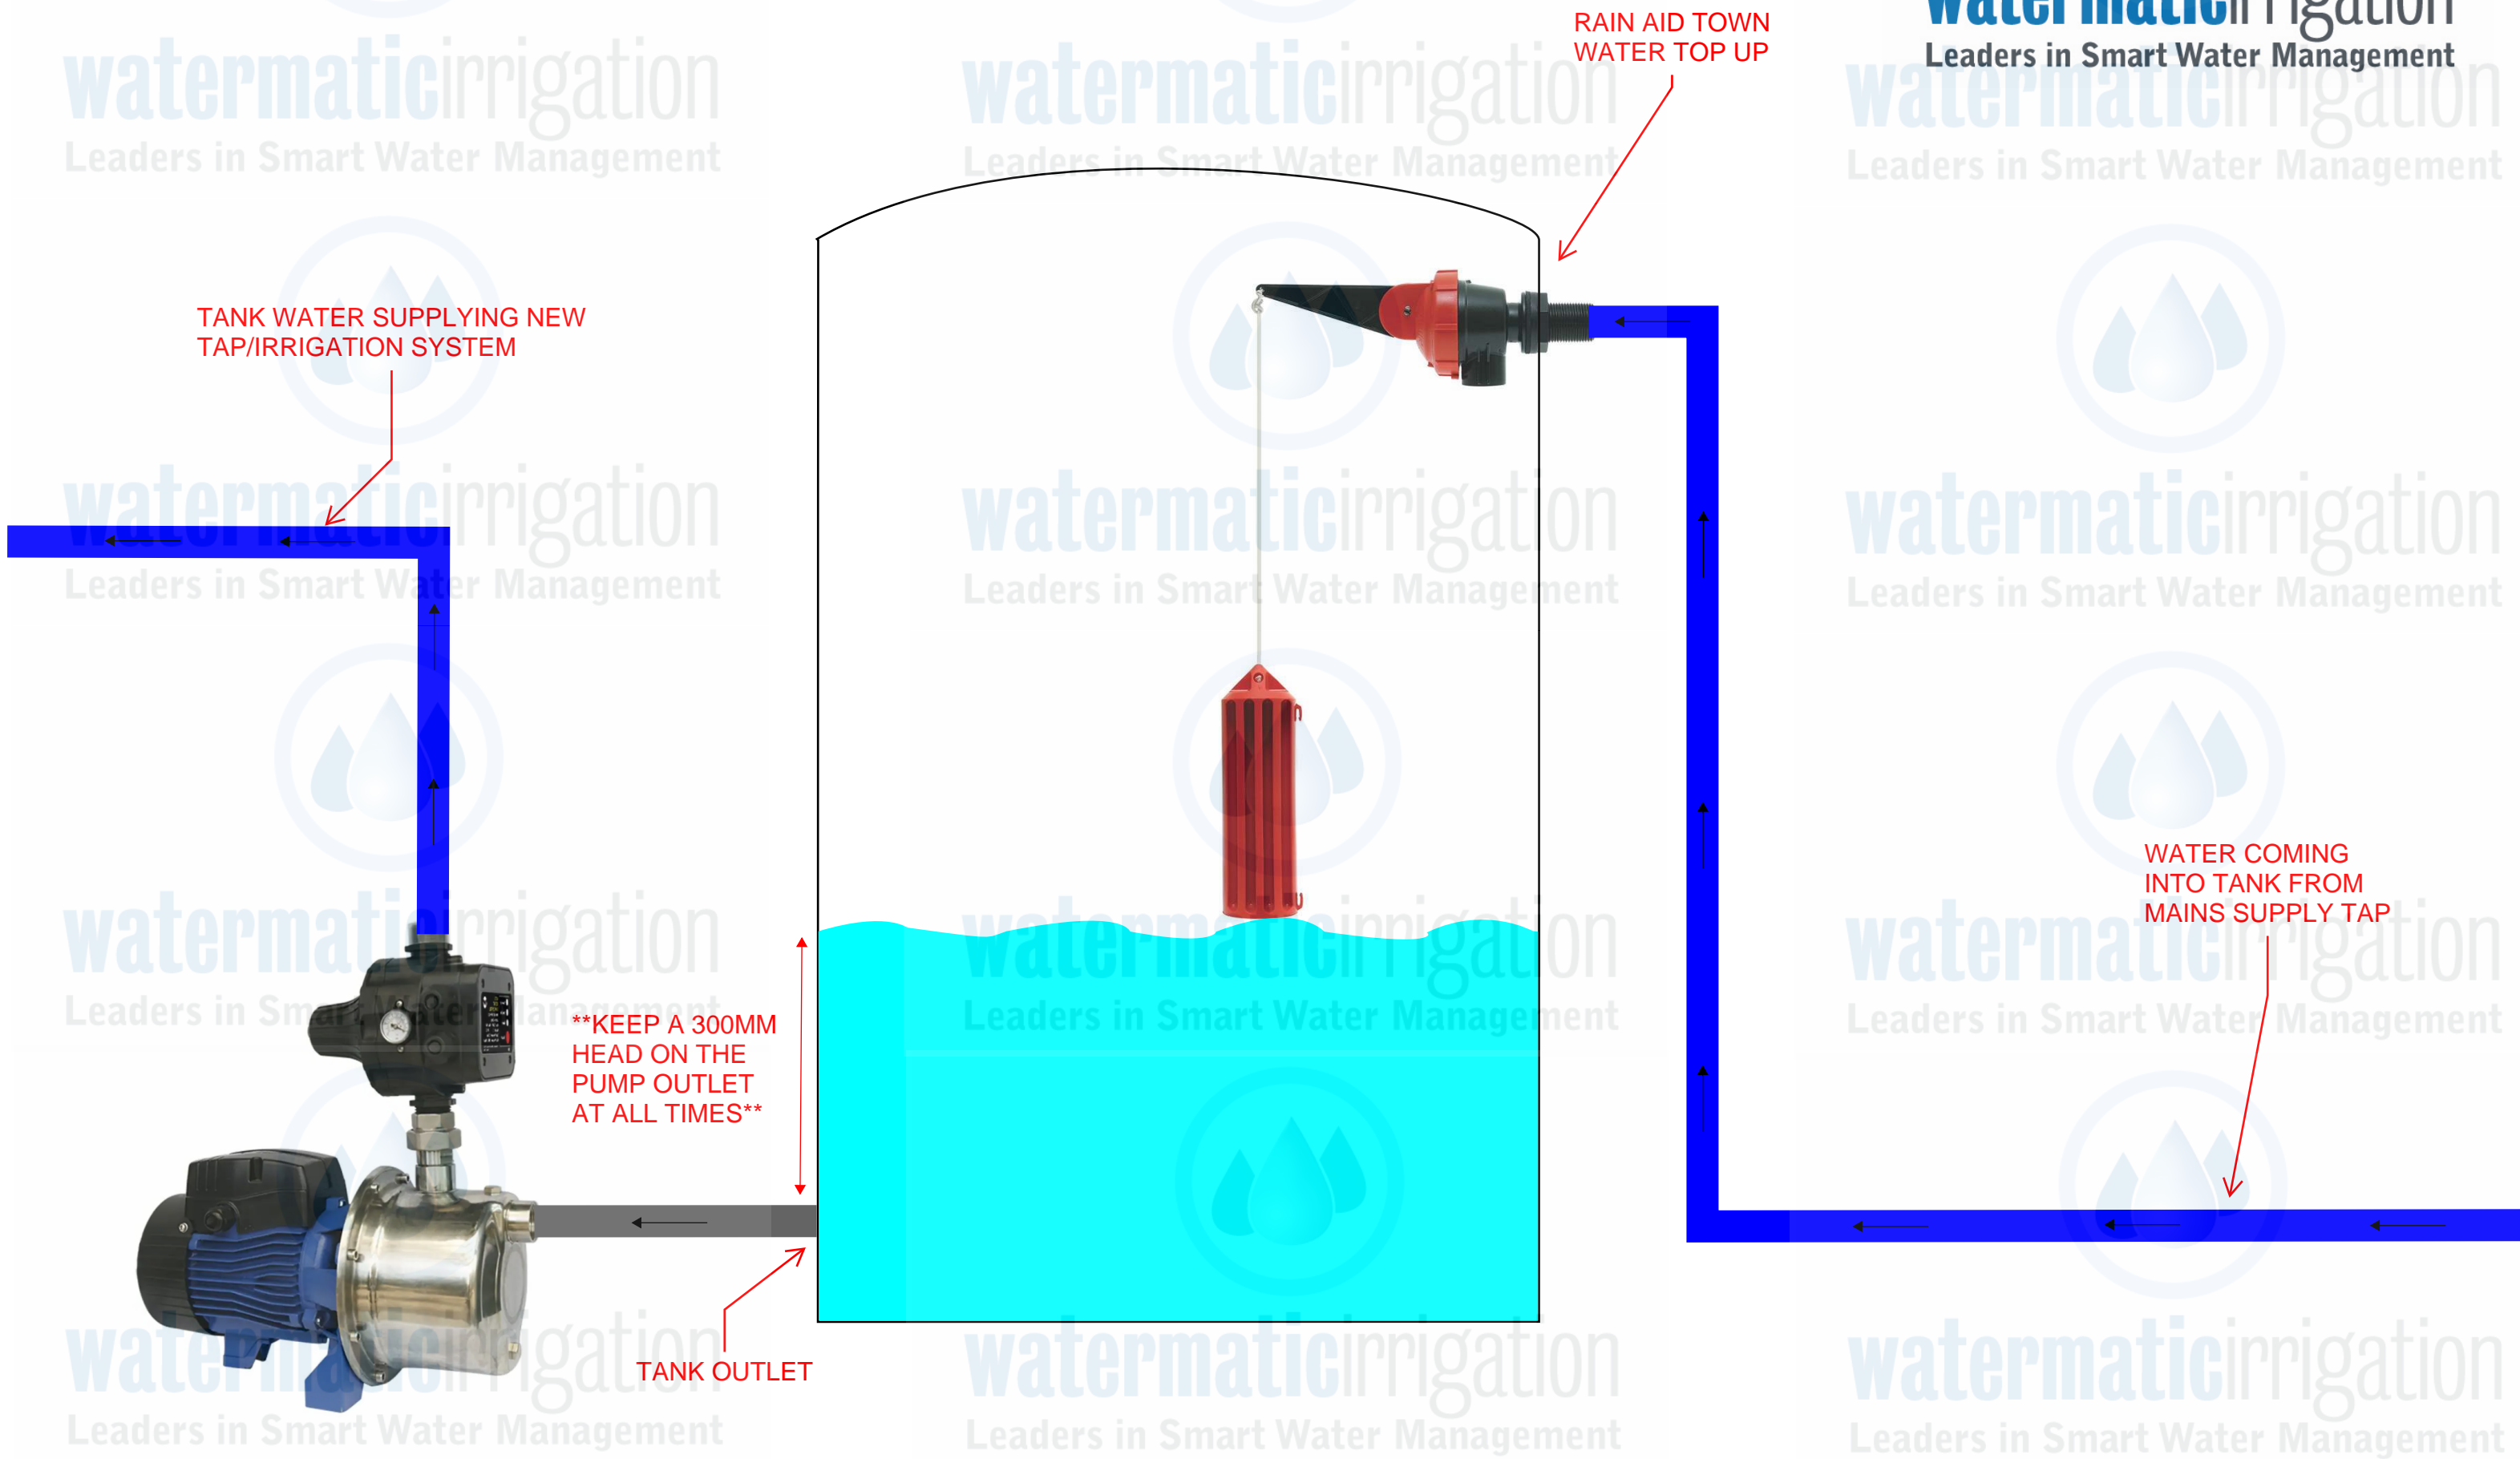

**watermaticirrigation**  
Leaders in Smart Water Management

**watermaticirrigation**  
Leaders in Smart Water Management

**watermaticirrigation**  
Leaders in Smart Water Management

TANK WATER SUPPLYING NEW TAP/IRRIGATION SYSTEM

RAIN AID TOWN WATER TOP UP

WATER COMING INTO TANK FROM MAINS SUPPLY TAP

\*\*KEEP A 300MM HEAD ON THE PUMP OUTLET AT ALL TIMES\*\*

TANK OUTLET

**watermaticirrigation**  
Leaders in Smart Water Management

**watermaticirrigation**  
Leaders in Smart Water Management